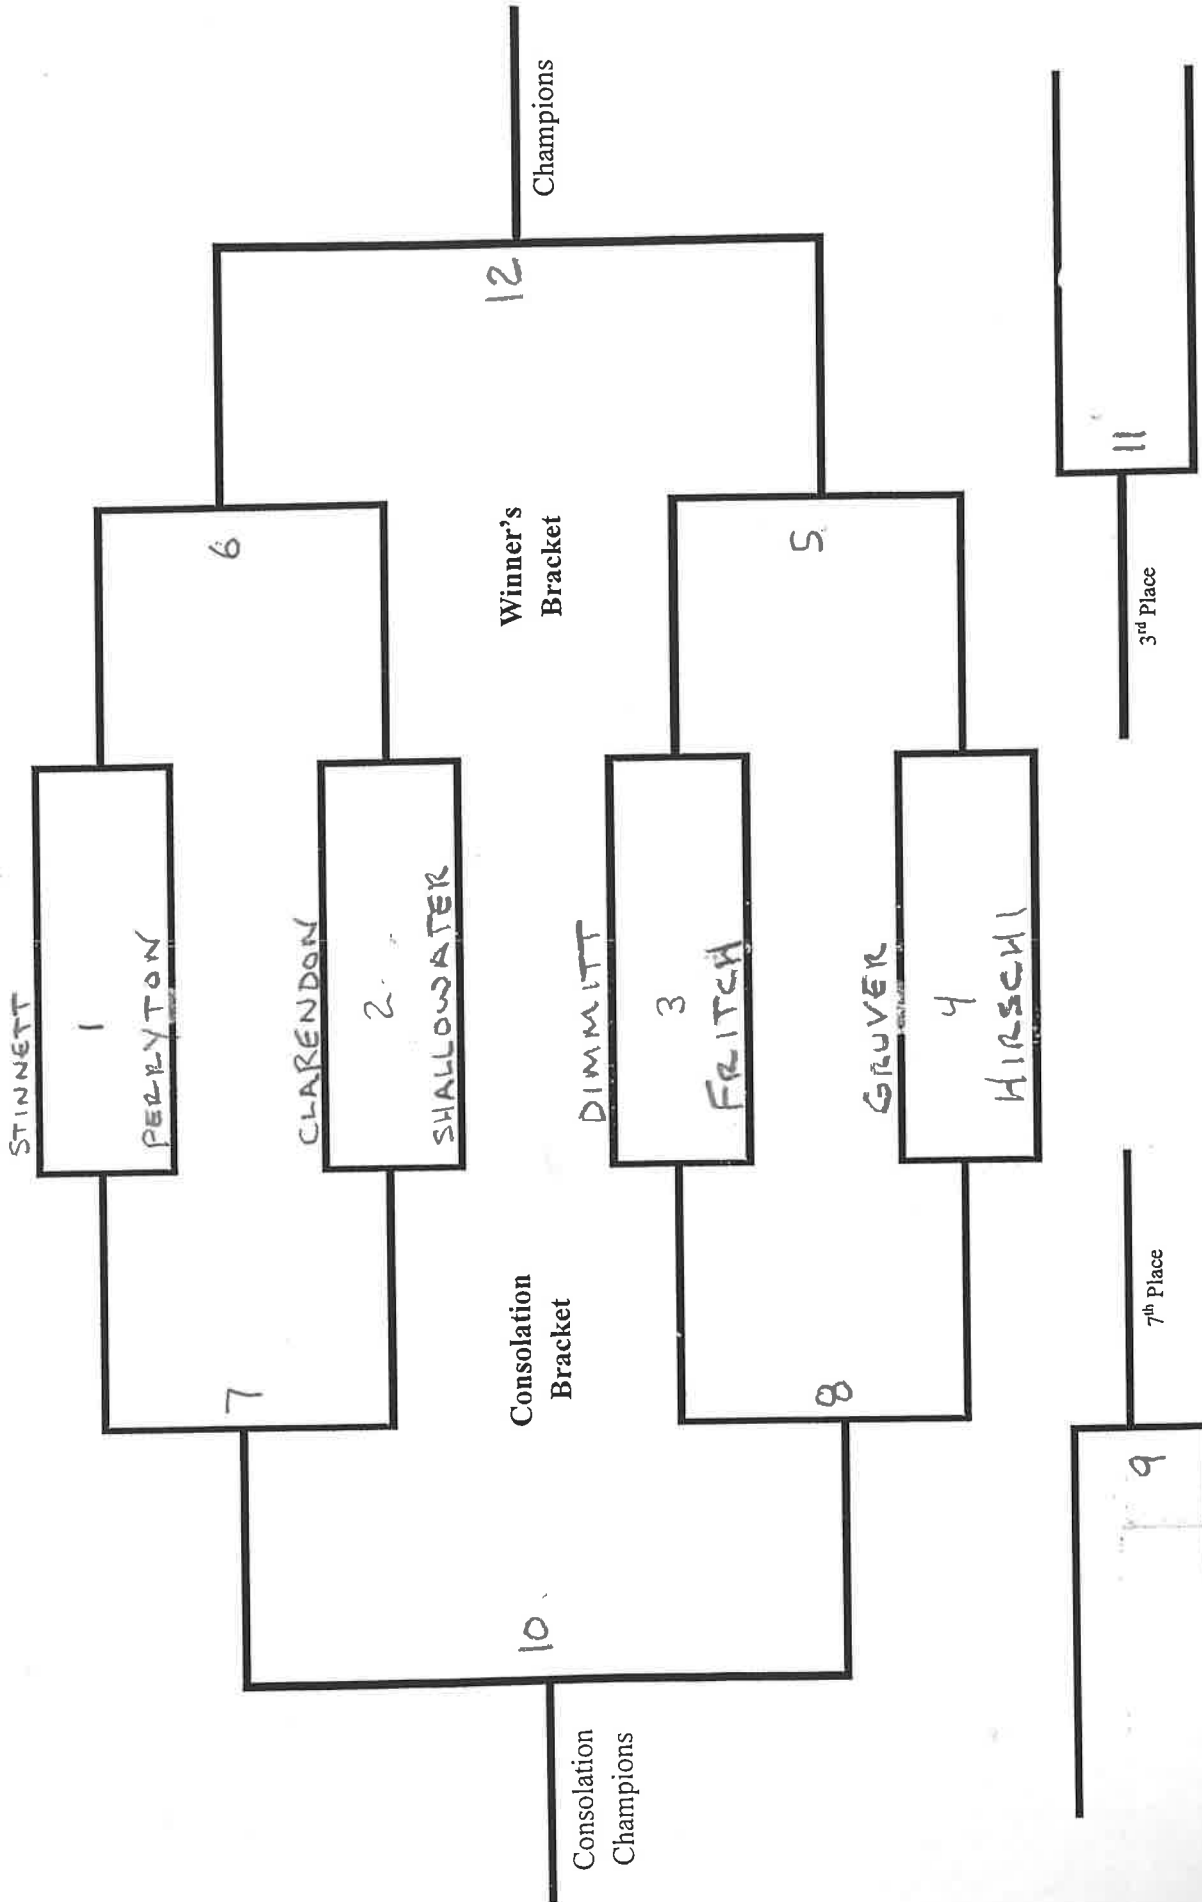

# 2018 FROGS ON LOGS SOFTBALL TOURNAMENT

## 2018 Frogs on Logs Softball Tournament Rules

Top team listed will be in the 1st base dugout (Exception: Fritch will always be in our home 3rd base dugout). We will flip for home team prior to the start of the game.

Games will be 7 innings or 2 hours

- No inning starts after an hour and fifty minutes.

Run Rule: 10 runs after 5 innings

In the event of any extra inning games, we will use the International Tie Breaker (runner on 2nd)

Round One: Thursday

Round Two: Friday

Round Three: Saturday

Game Times