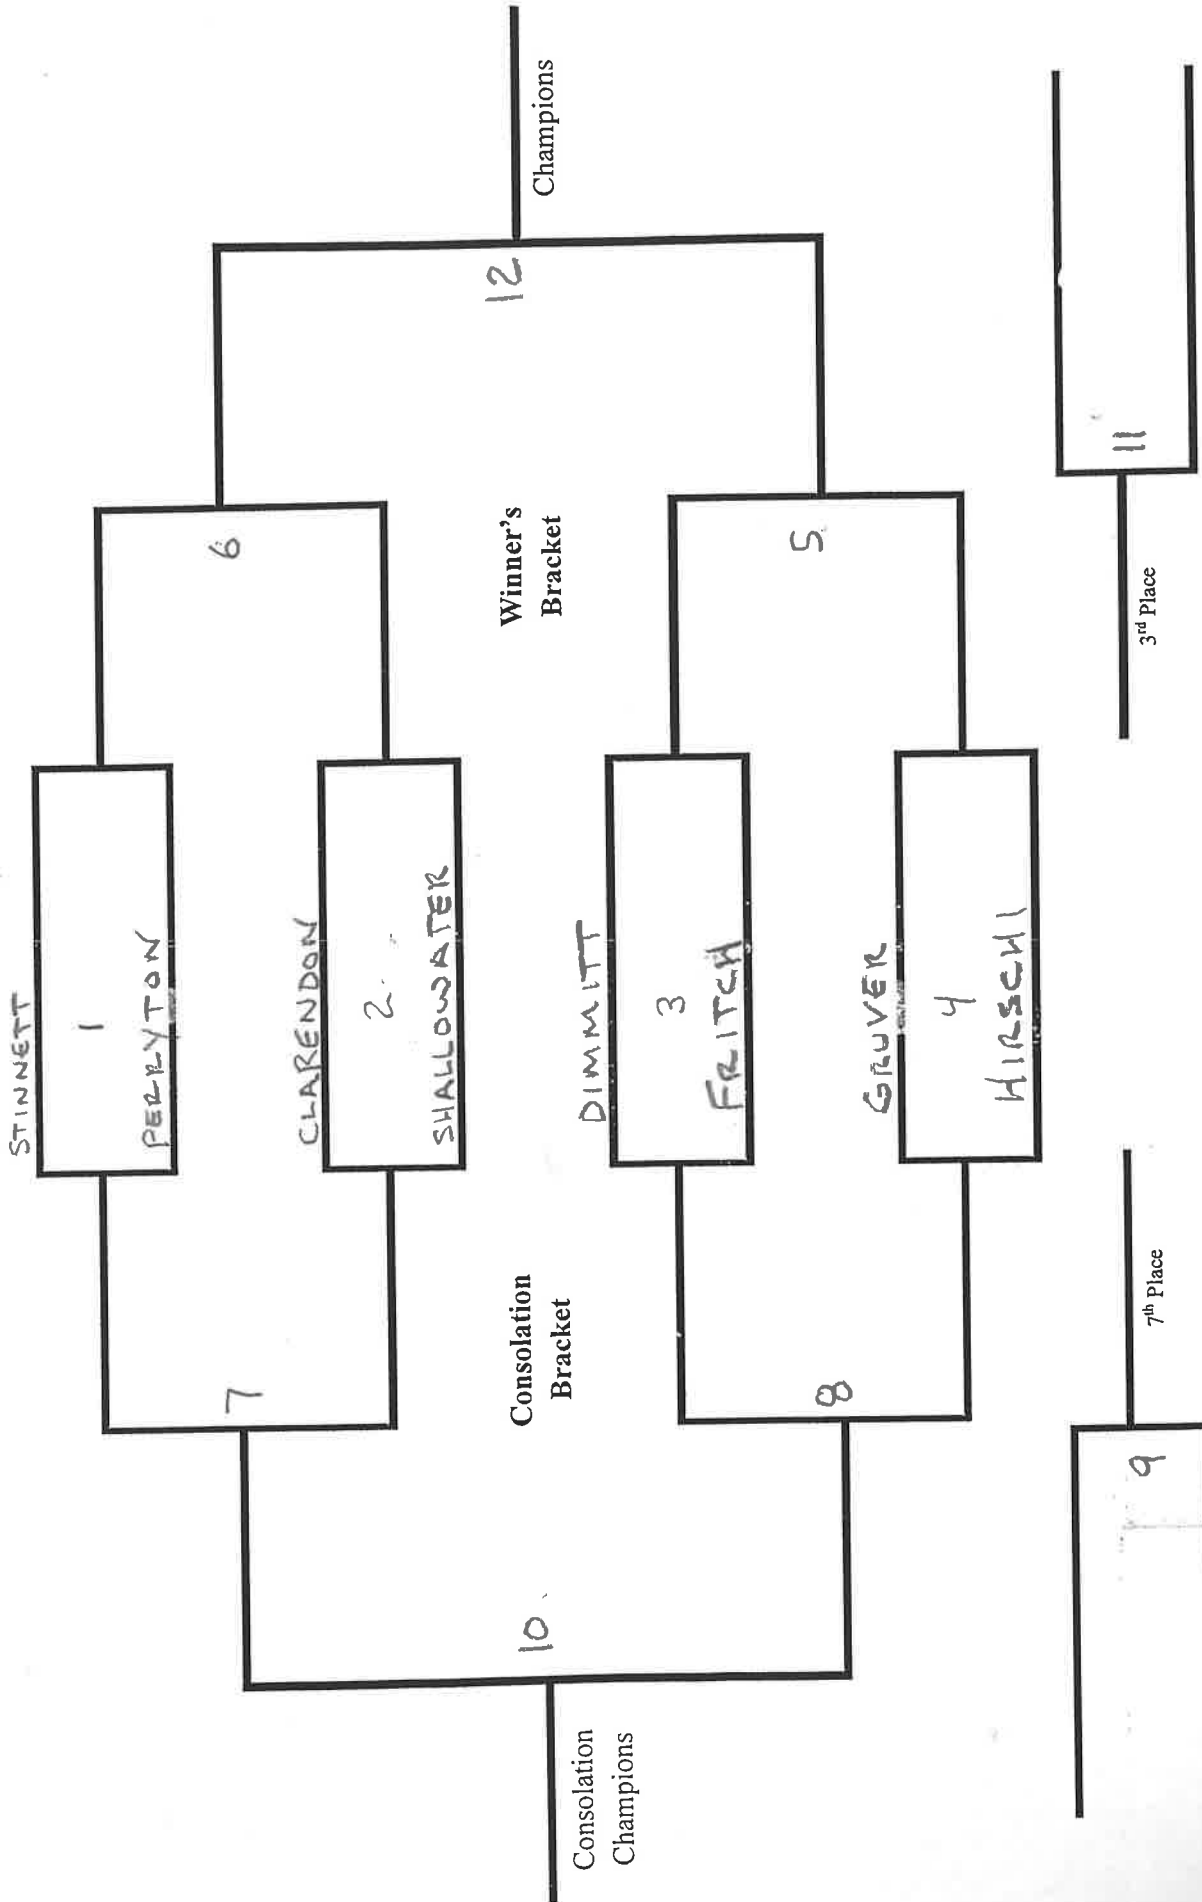

2018 FROGS ON LOGS SOFTBALL TOURNAMENT

2018 Frogs on Logs Softball Tournament Rules

Top team listed will be in the 1st base dugout (Exception: Fritch will always be in our home 3rd base dugout). We will flip for home team prior to the start of the game.

Games will be 7 innings or 2 hours

- No inning starts after an hour and fifty minutes.

Run Rule: 10 runs after 5 innings

In the event of any extra inning games, we will use the International Tie Breaker (runner on 2nd)

Round One: Thursday

Round Two: Friday

Round Three: Saturday

Game Times

THURSDAY

1. 9:15 AM
2. 11:30 AM
3. 1:45 PM
4. 4:00 PM

FRIDAY

5. 9:00 AM
6. 11:15 AM
7. 1:30 PM
8. 3:45 PM